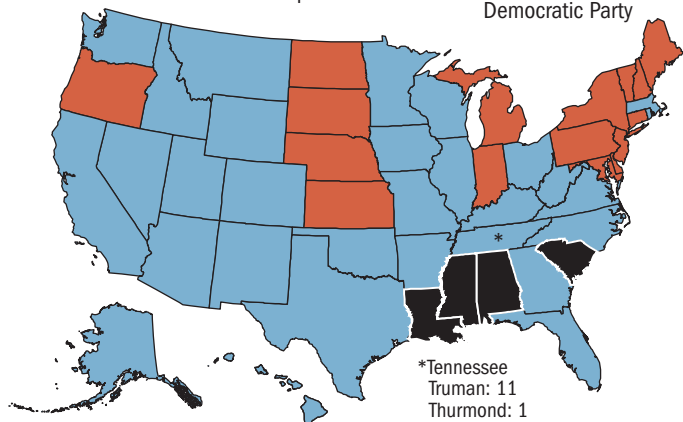

Red states, blue states: the political shift

1948 presidential election results

■ Harry Truman, Democrat ■ Thomas E. Dewey, Republican ■ Strom Thurmond, State Rights Democratic Party

1980 presidential election results

■ Jimmy Carter, Democrat ■ Ronald Reagan, Republican ■ John B. Anderson, Independent

2008 presidential election results

■ Barack Obama, Democrat ■ John McCain, Republican