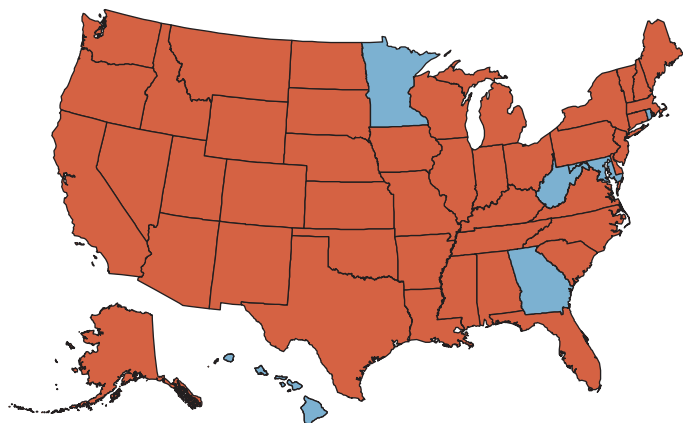

Red states, blue states: the political shift

1948 presidential election results

■ Harry Truman, Democrat ■ Thomas E. Dewey, Republican ■ Strom Thurmond, State Rights Democratic Party

1980 presidential election results

■ Jimmy Carter, Democrat ■ Ronald Reagan, Republican ■ John B. Anderson, Independent

2008 presidential election results

■ Barack Obama, Democrat ■ John McCain, Republican