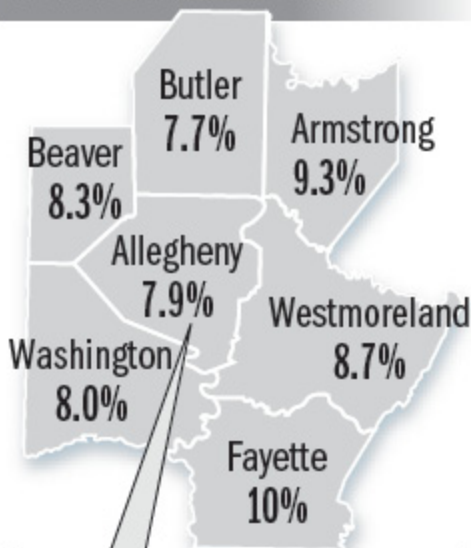

AUGUST 2010

**Jobless rate: 8.2%**

### **Selected communities**

Bethel Park	6.4%
McCandless	6.3%
McKeesport	11.9%
Mt. Lebanon	5.3%
Penn Hills	8.0%
Pittsburgh	8.7%
Plum	7.3%
Ross	6.9%
Shaler	7.6%
West Mifflin	8.5%

### **Other counties:**

Rates are seasonally adjusted except for selected communities	Cambria	9.8%
	Greene	7.8%
	Indiana	8.5%
	Lawrence	9.9%
	Somerset	10%

Source: Pennsylvania Department of Labor and Industry