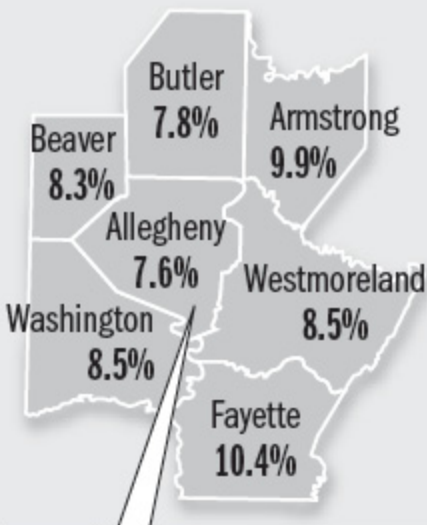

JANUARY 2010

Jobless rate: 8.1%

Selected communities

Bethel Park	6.9%
McCandless	6.2%
McKeesport	10.4%
Mt. Lebanon	5.5%
Penn Hills	7.4%
Pittsburgh	8.5%
Plum	8.2%
Ross	7.6%
Shaler	7.8%
West Mifflin	9.2%

Other counties:

Rates are seasonally adjusted except for selected communities	Cambria	9.7%
	Greene	7.4%
	Indiana	8.6%
	Lawrence	9.5%
	Somerset	10%

Source: Pennsylvania Department of Labor and Industry